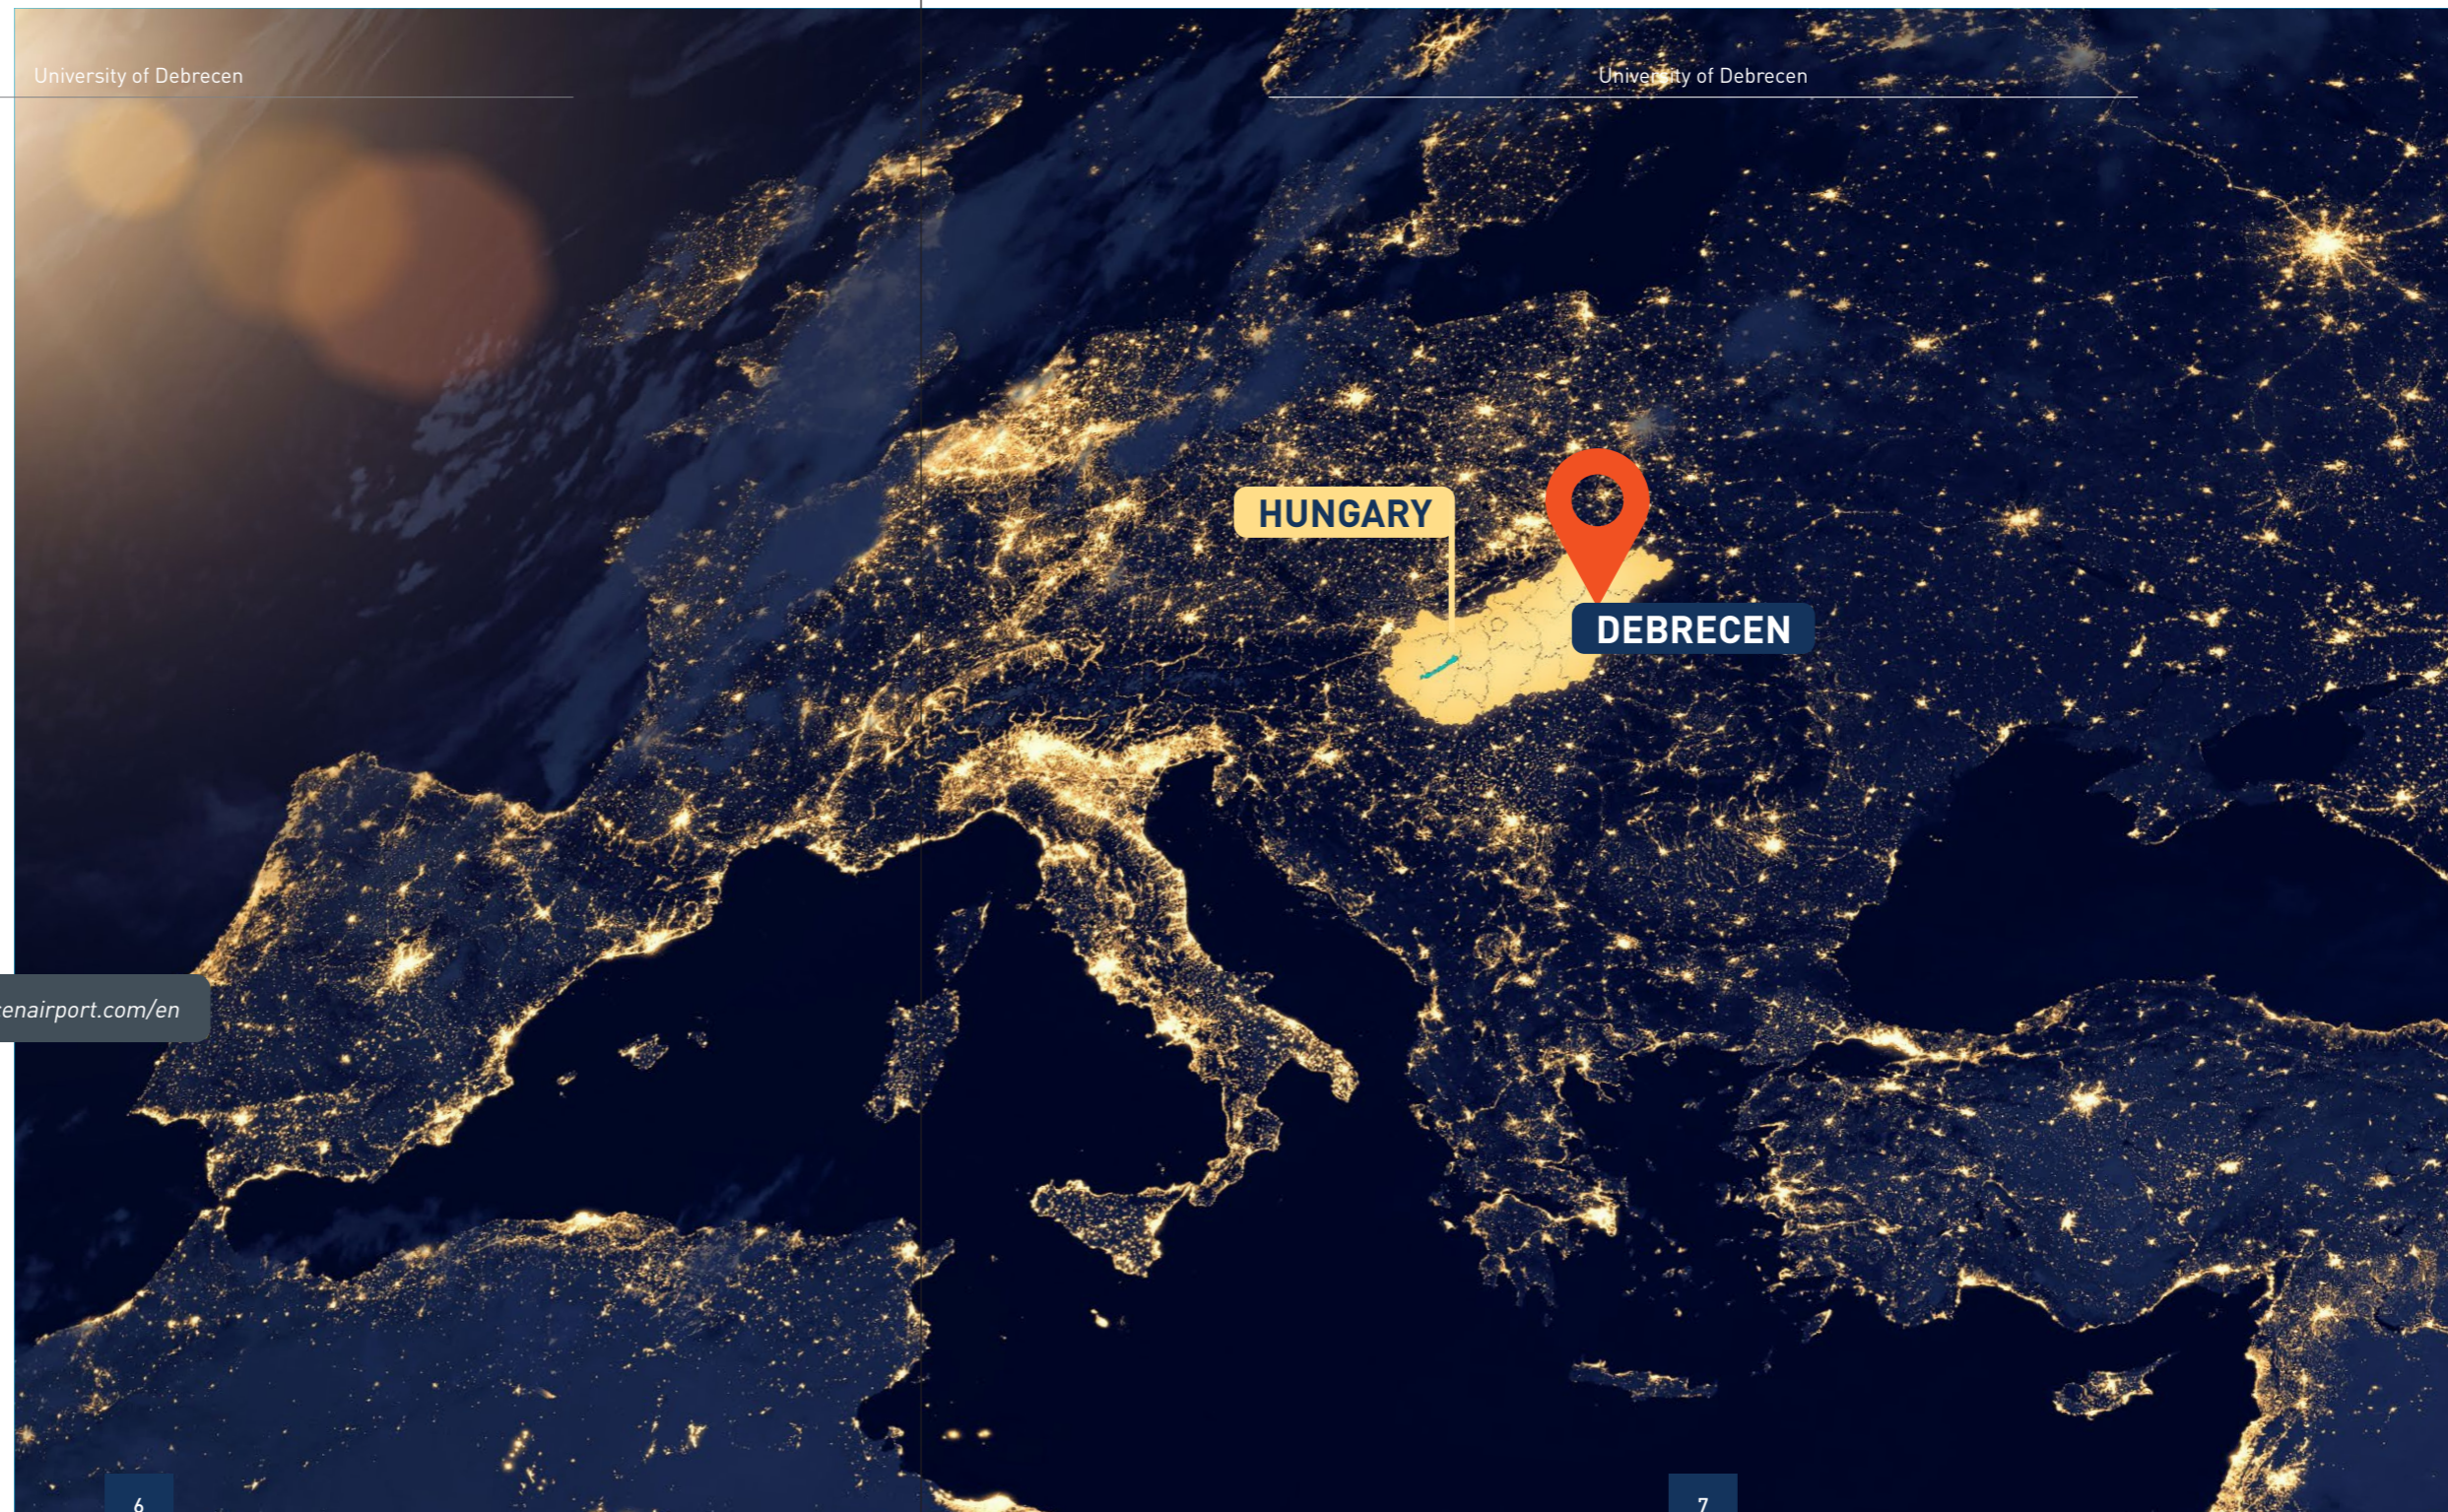

In Central Europe

Debrecen is located in the very heart of Europe. You can take the highway to reach nearby European cities including Budapest, the capital of Hungary.

DRIVE TIME TO DEBRECEN FROM

Budapest	2 h 20 min
Vienna	4 h 45 min

Debrecen has an international airport. You can reach us via direct Lufthansa and Wizz Air flights.

FLIGHT TIME TO DEBRECEN FROM

London	2 h 20 min
Munich	1 h 30 min
Paris	2 h 25 min
Milan	1 h 50 min
Eindhoven	1h 53 min

i For destinations and timetables: www.debrecenairport.com/en