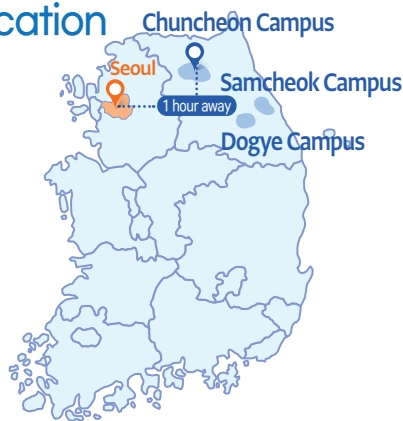

About KNU

- A national flagship university established on June 14, 1947
- 18 colleges, 63 departments (29 faculties, 67 majors), 10 graduate schools, 55 research institutes

Location

Chuncheon

- 1 hour from Seoul (via ITX, subway)
- City of festivals with culture and romance

Samcheok

- 6 minutes from Samcheok Campus to the sea
- The ultimate destination for marine leisure sports

Current Students ※ As of April 01, 2023

Number of enrolled students

20,876

- Undergraduate 19,031
- Graduate 1,845

※ For detailed schedule, refer to the KNU website <https://www.kangwon.ac.kr/english> ▶ Admissions ▶ Admission Guide

• Korean Language Program

(4 semesters, 10 weeks per semester, 200 hours)

Semester	Class Period	Applying Period	
		D-4 Visa Holders	Other Visa Holders
Spring	March ~ May	Early February	End of February
Summer	June ~ August	End of April	End of May
Fall	September ~ November	Early August	End of August
Winter	December ~ February of the next year	End of October	End of November